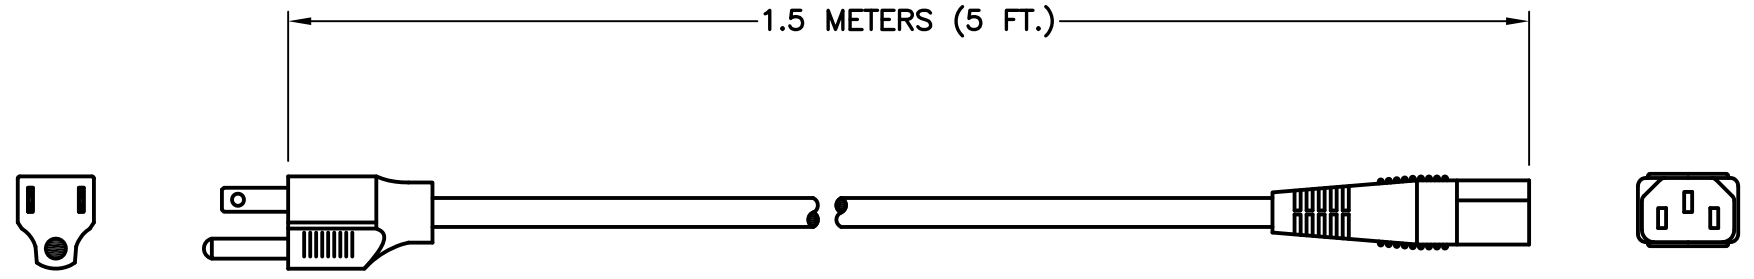

CAT. No. 81415X5FT	NEMA 5-15P 15 AMPERE-125 VOLT DETACHABLE POWER CORD, IEC-60320 C-13 CONNECTOR, 14/3 AWG CONDUCTORS, SJTO, 105°C CORDAGE, 2 POLE-3 WIRE GROUNDING, 1.5 METERS (5 FT.) LONG. BLACK.
------------------------------	---

RELATED POWER CORDS

SPECIFICATIONS:

- | | |
|------------------------------|----------------------------------|
| 1. OVERALL LENGTH: | 1.5 METERS (5 FT.) |
| 2. CONDUCTORS: | 14 AWG x 3 (BLACK, WHITE, GREEN) |
| 3. JACKET: | SJTO, 105°C, BLACK |
| 4. PLUG: | NEMA 5-15, STRAIGHT, BLACK |
| 5. CONNECTOR: | IEC 60320 C-13, STRAIGHT, BLACK |
| 6. RATED: | 15 AMPERE 125 VOLT |
| 7. CABLE DIAMETER (APPROX.): | 9.0 mm |
| 8. GENERAL MATERIAL: | PVC |
| 9. STRANDING (APPROX.): | 41/0.254 mm |

<u>CATALOG No</u>	<u>LENGTH</u>
81415	2.5 METERS
81415-RA	2.5 METERS
81415-LA	2.5 METERS
81415X1FT	1 FOOT
81415X18IN	18 INCHES
81415X2FT	2 FEET
81415X3FT	3 FEET
81415X4FT	4 FEET
81415X5FT	5 FEET
81415X6FT	6 FEET
81415X8FT	8 FEET
81415X10FT	10 FEET
81415X12FT	12 FEET
81415X15FT	15 FEET
81415X20FT	20 FEET